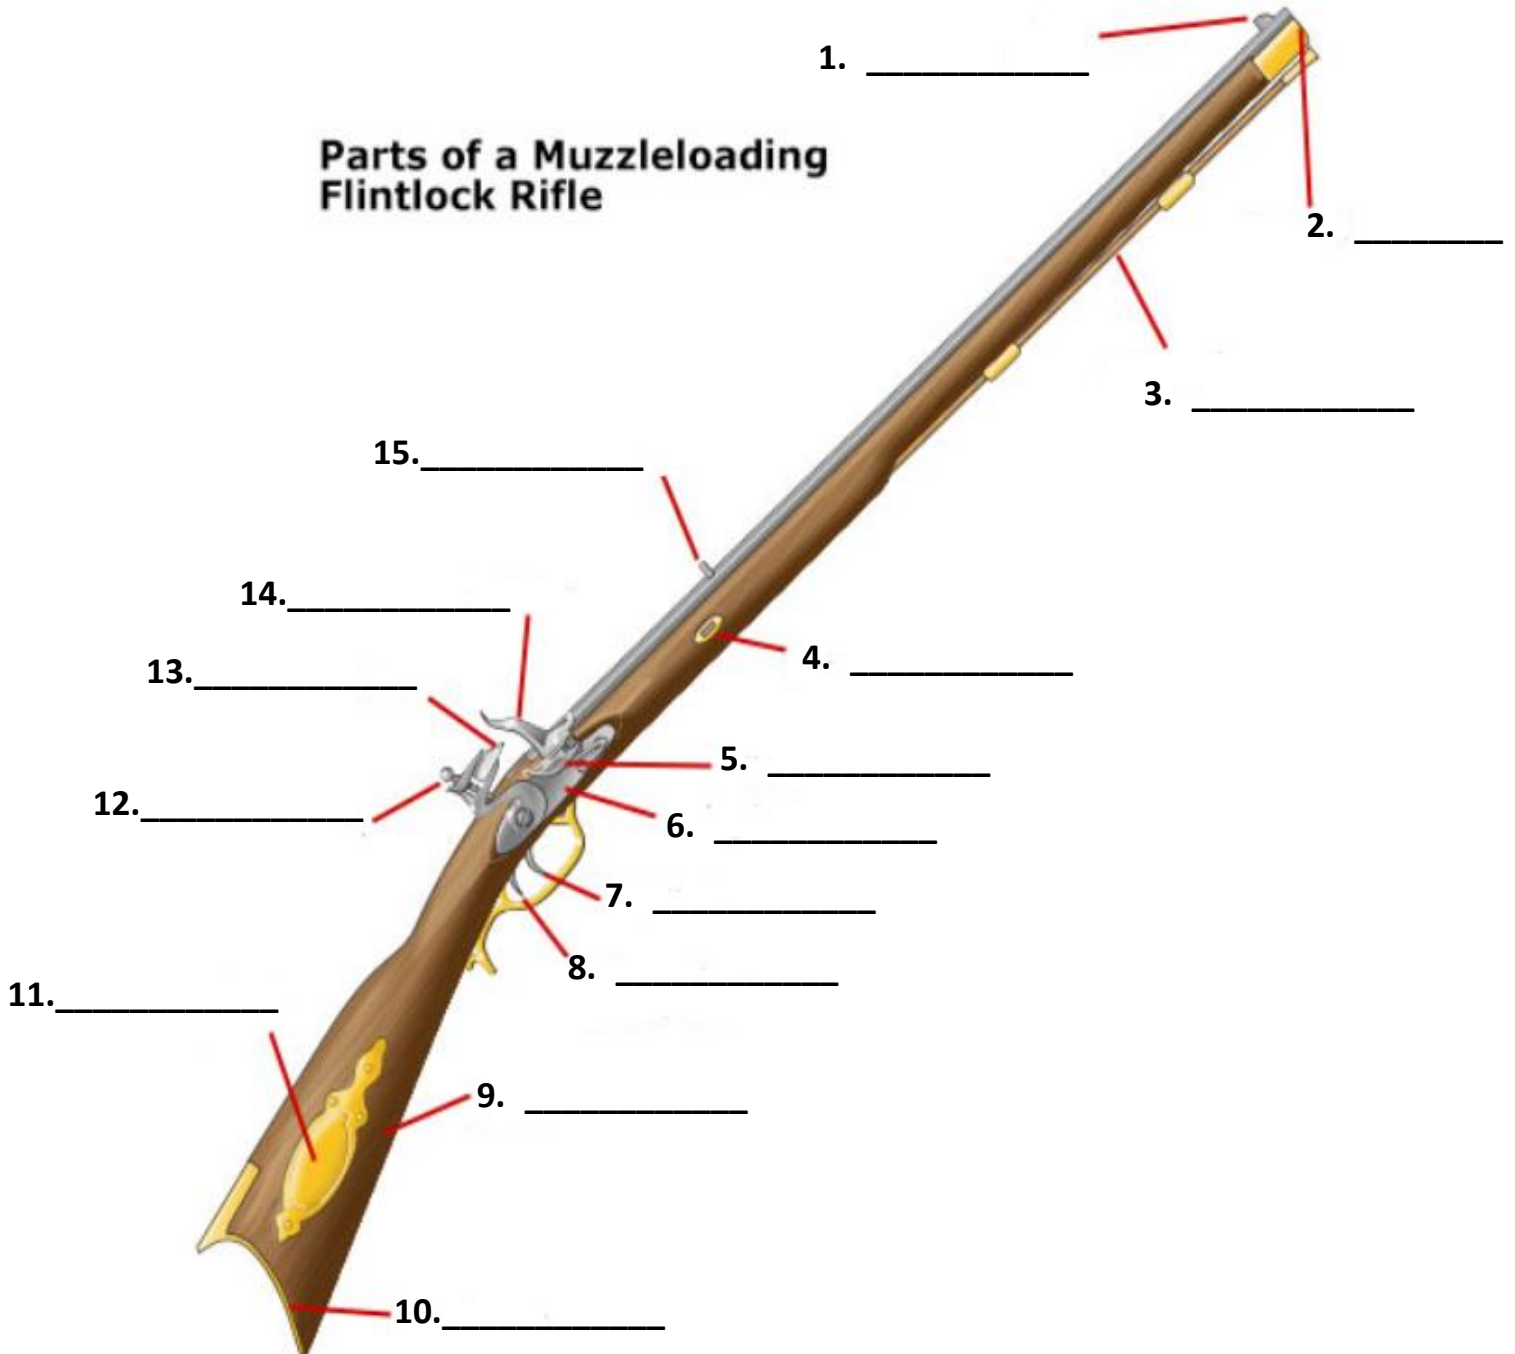

Using the study guide or your memory, label all parts of the muzzleloader!

Parts of a Muzzleloading Flintlock Rifle

WORD BANK

Front Sight - Butt Plate - Pan - Ramrod - Muzzle - Key - Lock Plate - Set Trigger - Frizzen - Cock - Patch Box - Flint - Rear Sight - Trigger - Stock